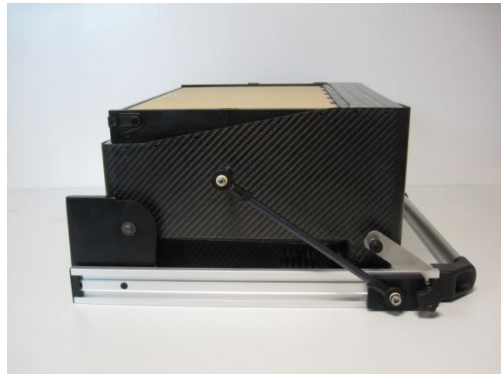

IBETOR portable satellite terminal (Ib-Pack Lite)

Tactical communications: ultra light integrated solution

IBETOR provides a portable satellite terminal, *Ib-Pack Lite*, operational and fully integrated in a single case and ultra-light configuration. It allows a fast set-up and provides a user-friendly interface to establish a high-speed satellite connection with minimum training requirements.

General Parameters

- Ultra-light configuration (~9 Kg) and reduced size (45x37x17 cm)
- Optimized to be carried by a single person.
- Immediate set-up. No assembling required.
- Very compact. Integrates BUC, LNB, base band and single panel flat antenna.
- Easy and friendly graphic user interface with satellite alignment aid.
- Minimum training requirements.
- Military specifications compliant. Maximum reliability (MIL-STD-810F, MIL-STD-461E)
- Compatible with different modems (iDirect, Hughes, Paradise, ...)

RF Parameters

- X Band operation. Up to 700 kbps uplink at spot beam center
- G/T: 5 dB/K
- EIRP: 32 dBW
- Circular polarization. RHCP/LHCP.
- Ka-Band version available

IBETOR technology is already in use by Spanish MISDEF